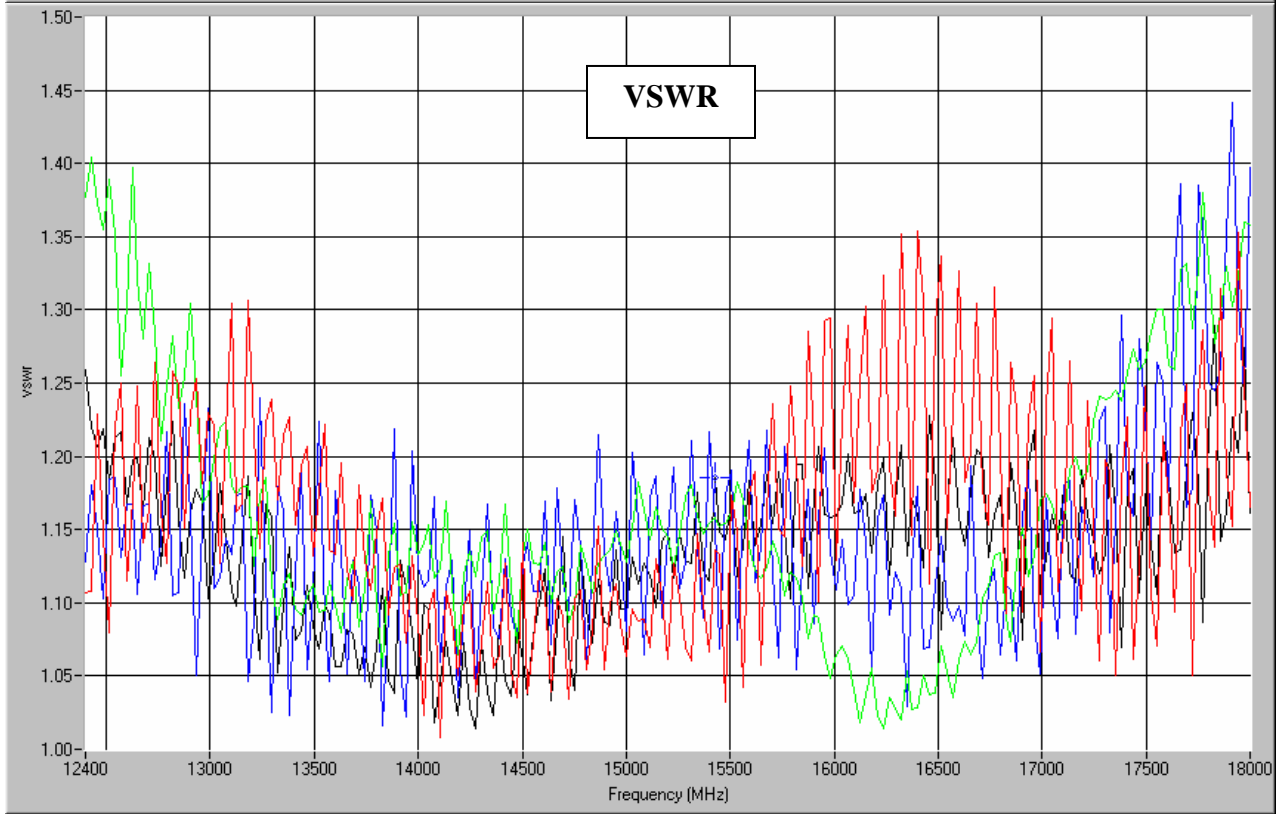

Hybrid Couplers 3 dB, 90°

Applications

- Balanced Mixers
- Antenna Feed Networks
- Phasing Networks
- Dividers/Combiners

Features

- Military Grade
- 12.4 – 18.0 GHz
- 2-Way power Split
- Quadrature
- Connectors Per MIL-C-39012
- Rugged Aluminum Housing
- Low VSWR
- Meets MIL-E-5400 Class 3 Requirements

Outline Drawing

Electrical and Mechanical Specifications subject to change without notice.

Typical Test Data Plots

USA/Canada: (315) 432-8909
 Toll Free: (800) 411-6596
 Europe: +44 2392-232392

Typical Test Data Plots