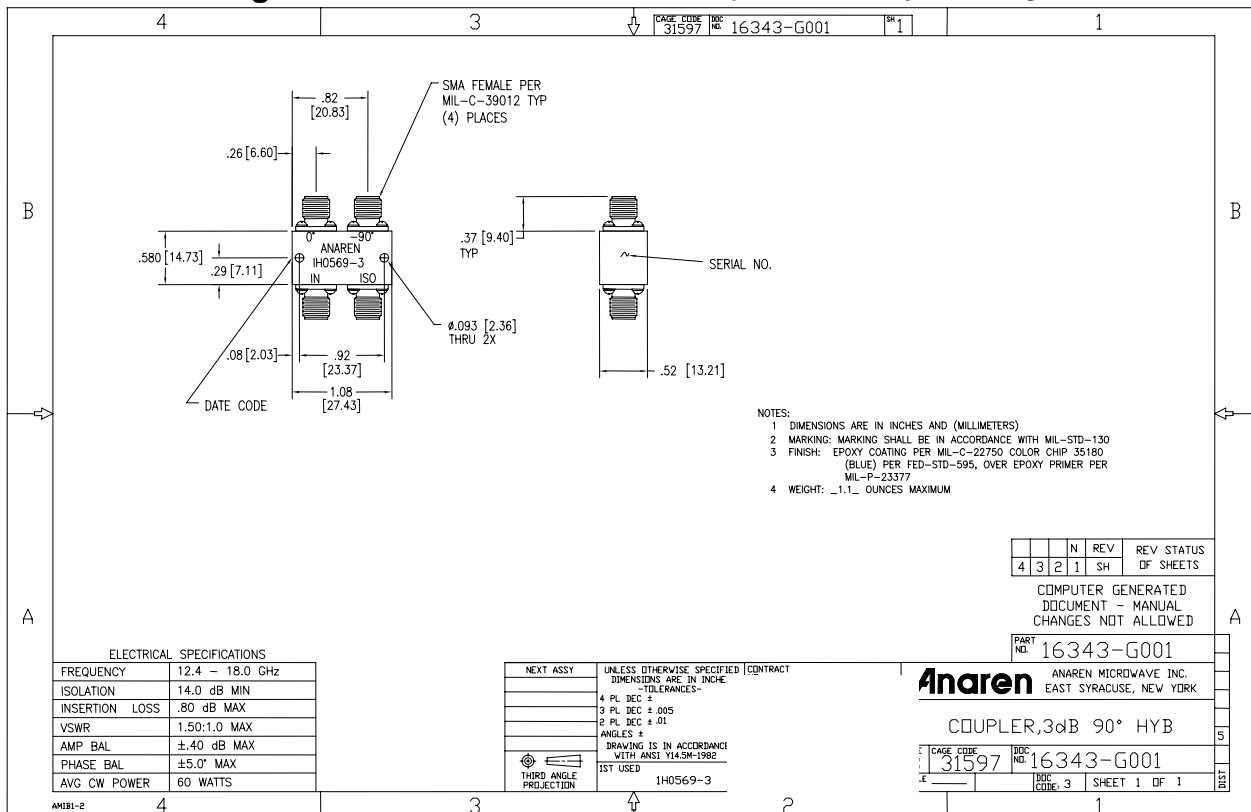

Hybrid Couplers 3 dB, 90°

Applications

- Balanced Mixers
- Antenna Feed Networks
- Phasing Networks
- Dividers/Combiners

Features

- Military Grade
- 12.4 – 18.0 GHz
- 2-Way power Split
- Quadrature
- Connectors Per MIL-C-39012
- Rugged Aluminum Housing
- Low VSWR
- Meets MIL-E-5400 Class 3 Requirements

Outline Drawing

Electrical and Mechanical Specifications subject to change without notice.

Typical Test Data Plots

USA/Canada: (315) 432-8909
 Toll Free: (800) 411-6596
 Europe: +44 2392-232392

Typical Test Data Plots