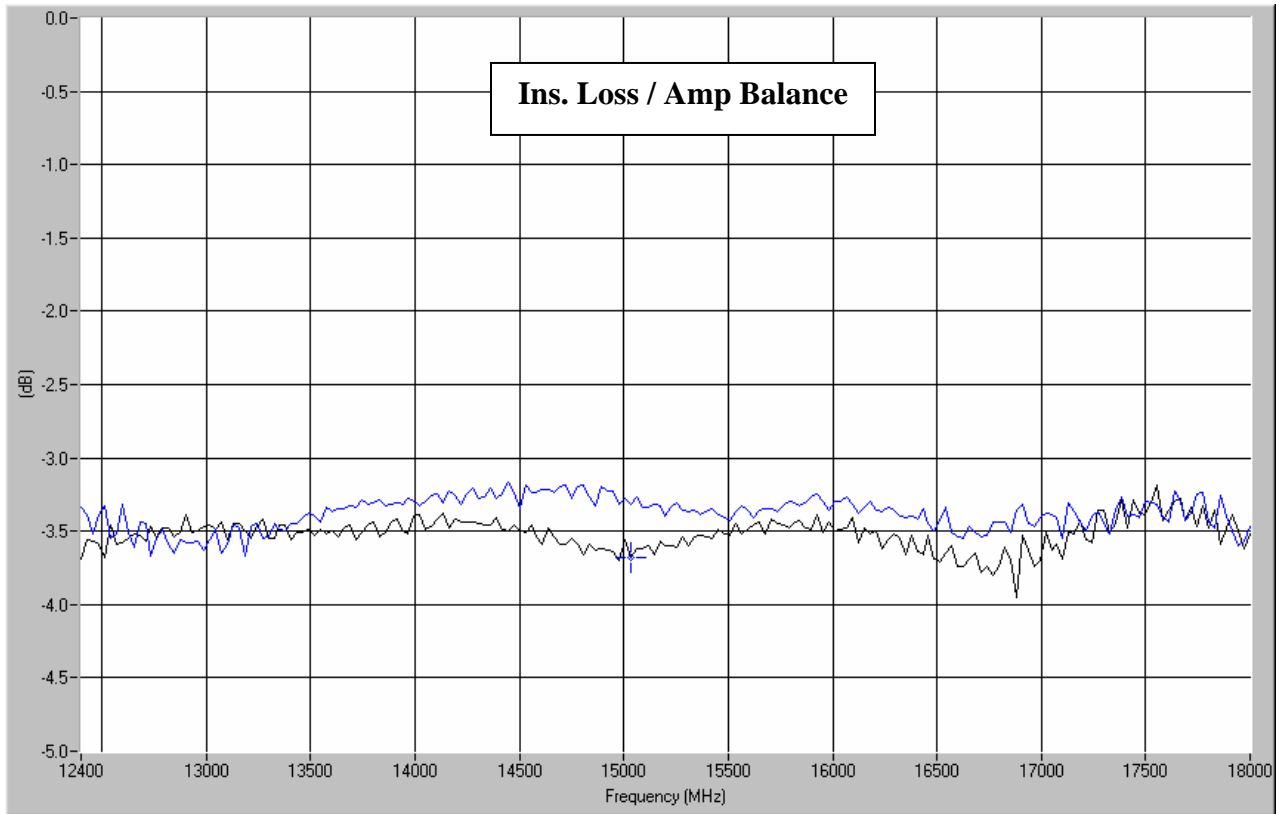

Hybrid Couplers 3 dB, 90°

Applications

- Balanced Mixers
- Antenna Feed Networks
- Phasing Networks
- Dividers/Combiners

Features

- Military Grade
- 12.4 – 18.0 GHz
- 2-Way power Split
- Quadrature
- Connectors Per MIL-C-39012
- Rugged Aluminum Housing
- Low VSWR
- Meets MIL-E-5400 Class 3 Requirements

Outline Drawing

Electrical and Mechanical Specifications subject to change without notice.

Typical Test Data Plots

USA/Canada: (315) 432-8909
 Toll Free: (800) 411-6596
 Europe: +44 2392-232392

Typical Test Data Plots